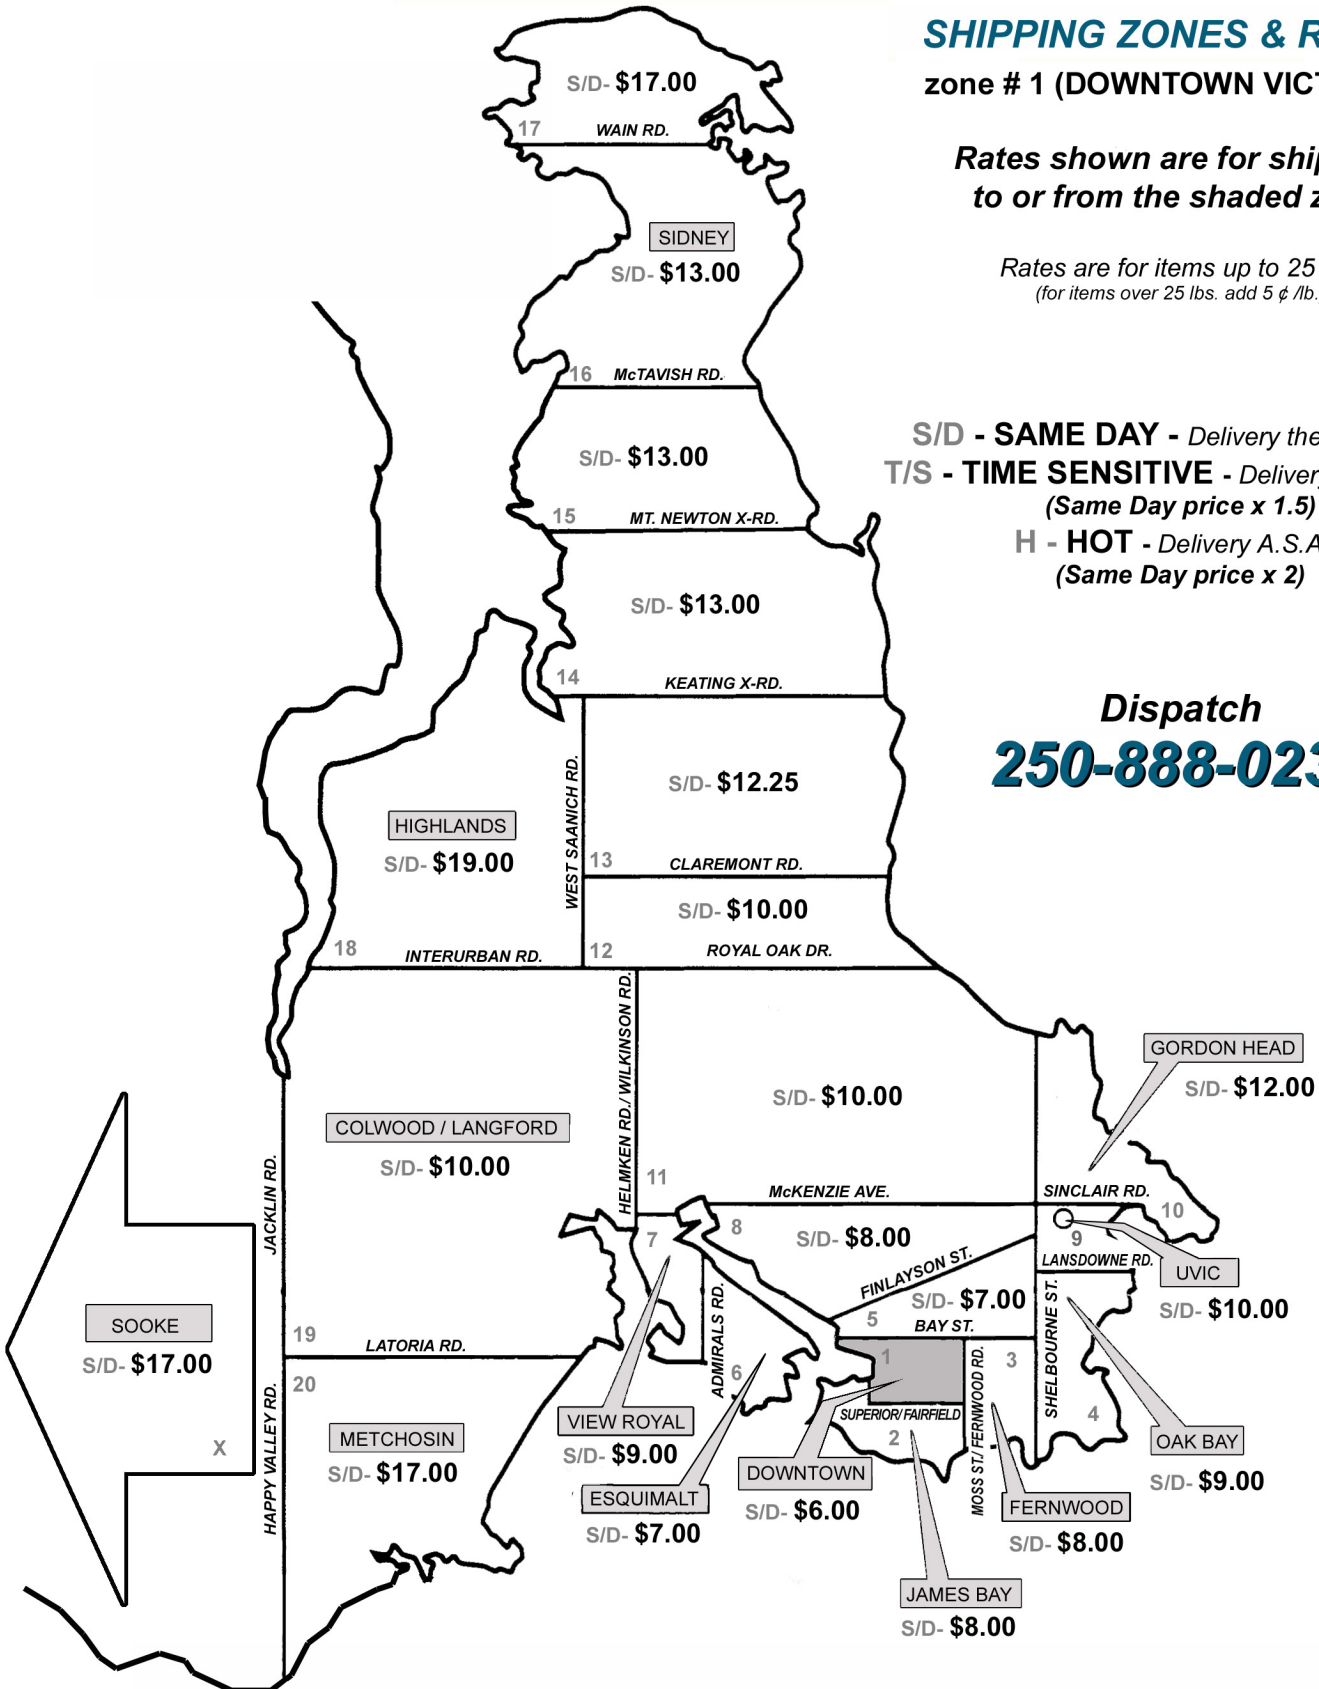

SHIPPING ZONES & RATES

zone # 1 (DOWNTOWN VICTORIA)

Rates shown are for shipping to or from the shaded zone

Rates are for items up to 25 lbs.
 (for items over 25 lbs. add 5 ¢ /lb.)

S/D - SAME DAY - Delivery the Same Day
T/S - TIME SENSITIVE - Delivery in 1-3 Hours
 (Same Day price x 1.5)
H - HOT - Delivery A.S.A.P
 (Same Day price x 2)

Dispatch
250-888-0236

Rates include current fuel surcharges. Rates may change with the price of fuel.